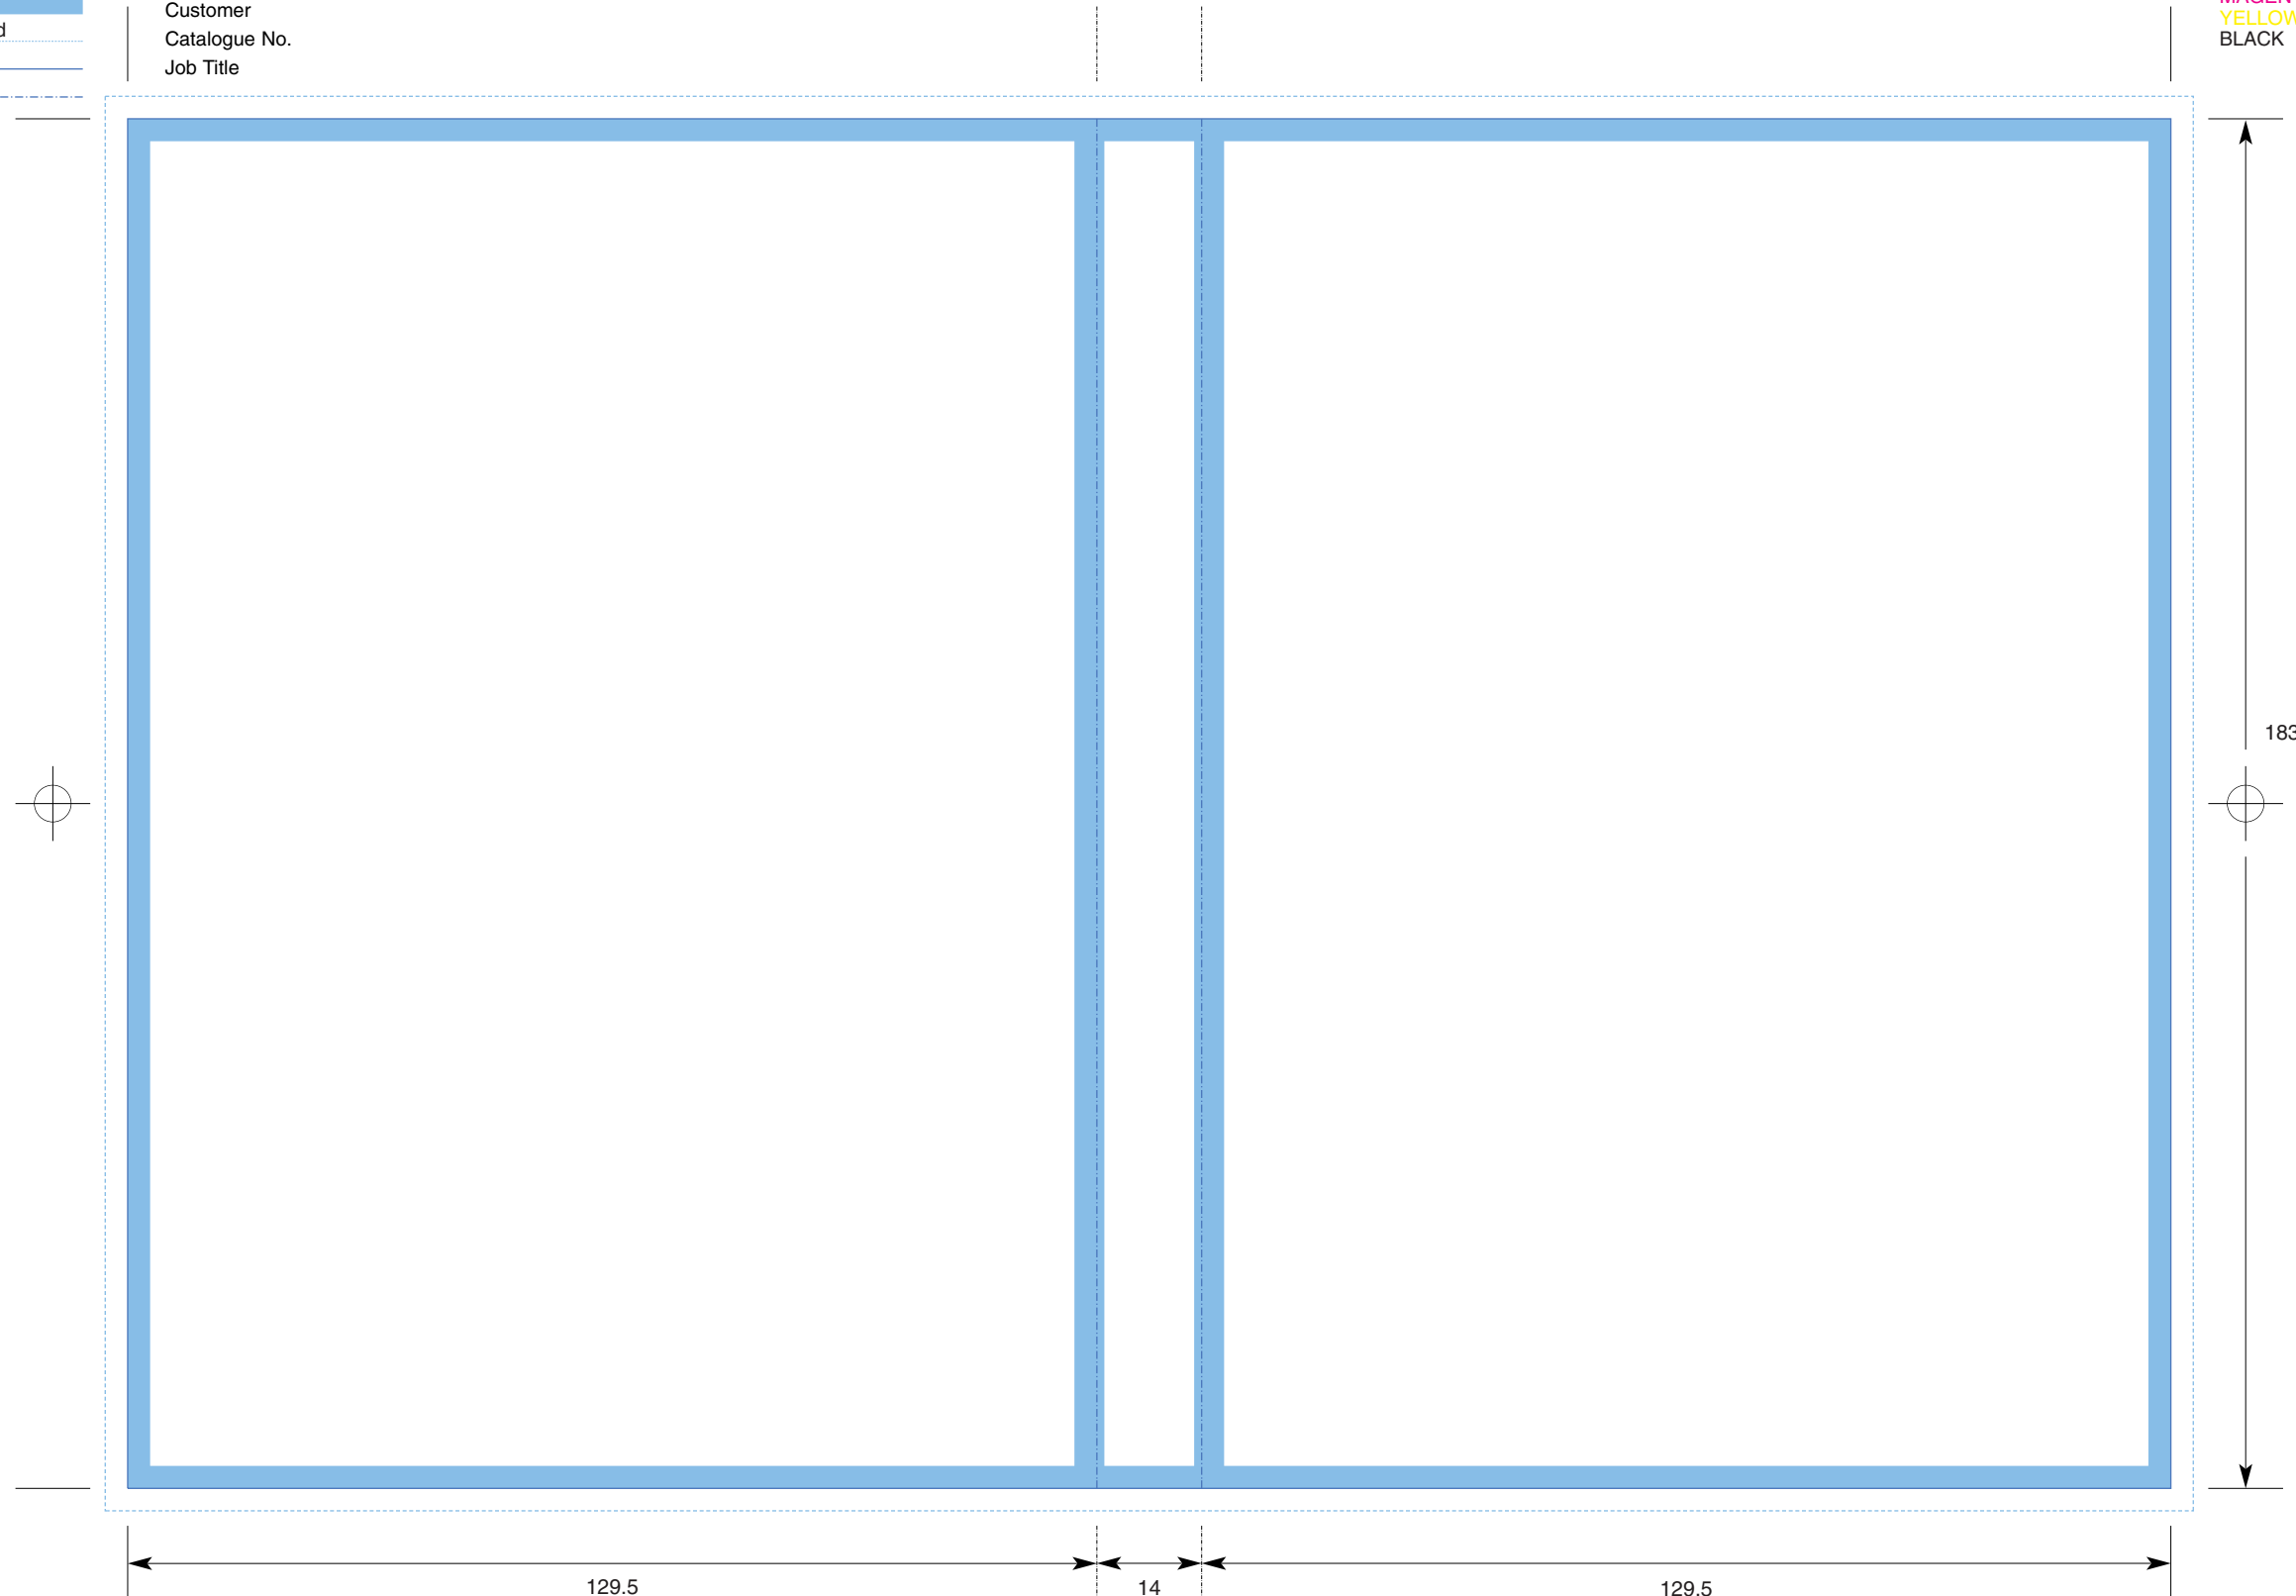

Key:

No text area

Bleed

Trim

Fold

CYCLONE CTP Template: DVD_INL1
DVD Inlay (Amaray)

Customer
Catalogue No.
Job Title

COLOURS
CYAN
MAGENTA
YELLOW
BLACK

183

129.5

14

129.5

PLEASE NOTE THIS TEMPLATE HAS BEEN CREATED USING SPECIFIC CO-ORDINATES REQUIRED FOR COMPUTER TO PLATE IMAGING AND IS NOT TO BE ALTERED, MOVED OR THE DOCUMENT SIZE CHANGED. ALL DIMENSIONS ARE IN MILLIMETRES. BLEED ALLOWANCE OF 3MM ON TRIMMED EDGES