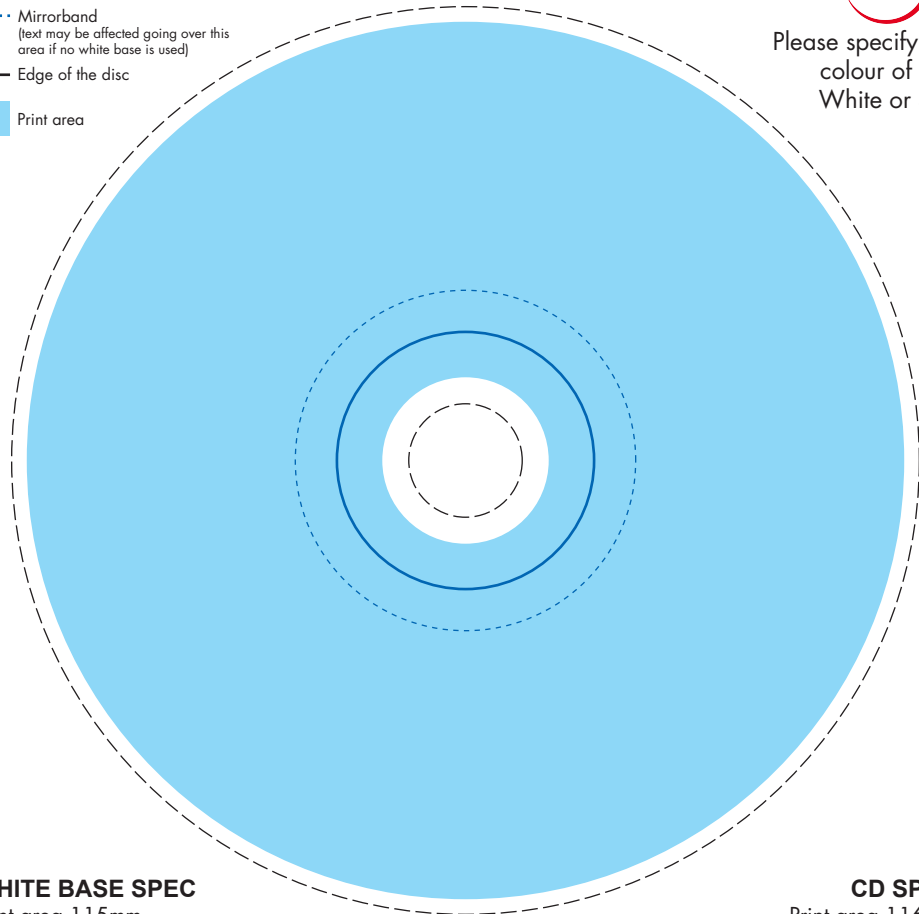

Please specify base
colour of disc:
White or Silver

— Stacking ring/Ridge
(Please keep text away from this line)

- - - Mirrorband
(text may be affected going over this
area if no white base is used)

- - - Edge of the disc

■ Print area

WHITE BASE SPEC

Print area 115mm
Inner circle 23mm

CD SPEC

Print area 116mm
Inner circle 22mm